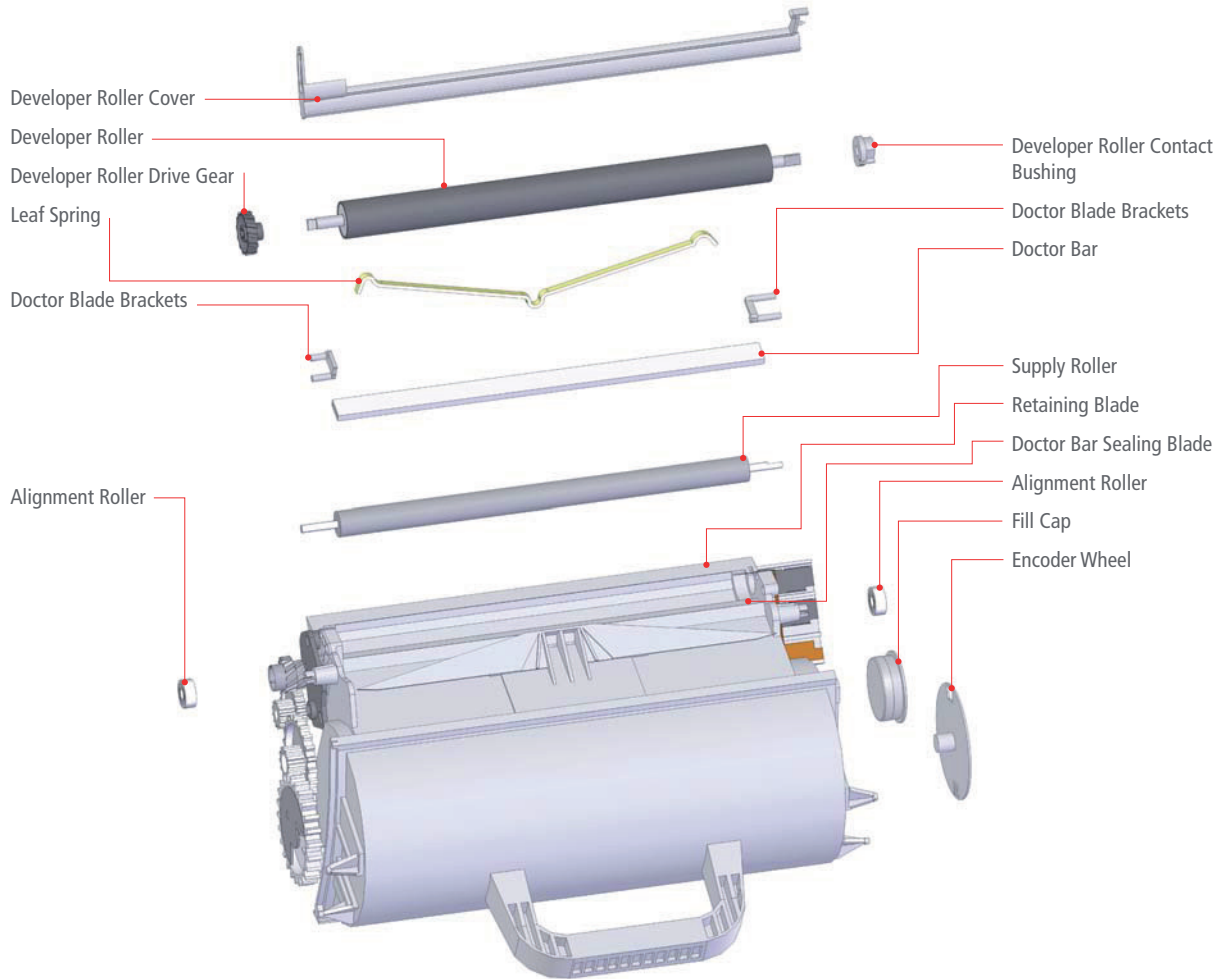

## Critical Component Analysis

COMPONENT/DESCRIPTION	REPLACEMENT FREQUENCY
Developer Roller Cover	3
Developer Roller	2
Developer Roller Drive Gear	3
Developer Roller Contact Bushing	3
Leaf Spring	3
Doctor Bar Brackets (2)	3
Doctor Bar	2
Supply Roller	3
Alignment Rollers (2)	3
Fill Cap	3
Encoder Wheel	3
Retaining Blade	2
Doctor Bar Sealing Blade	3