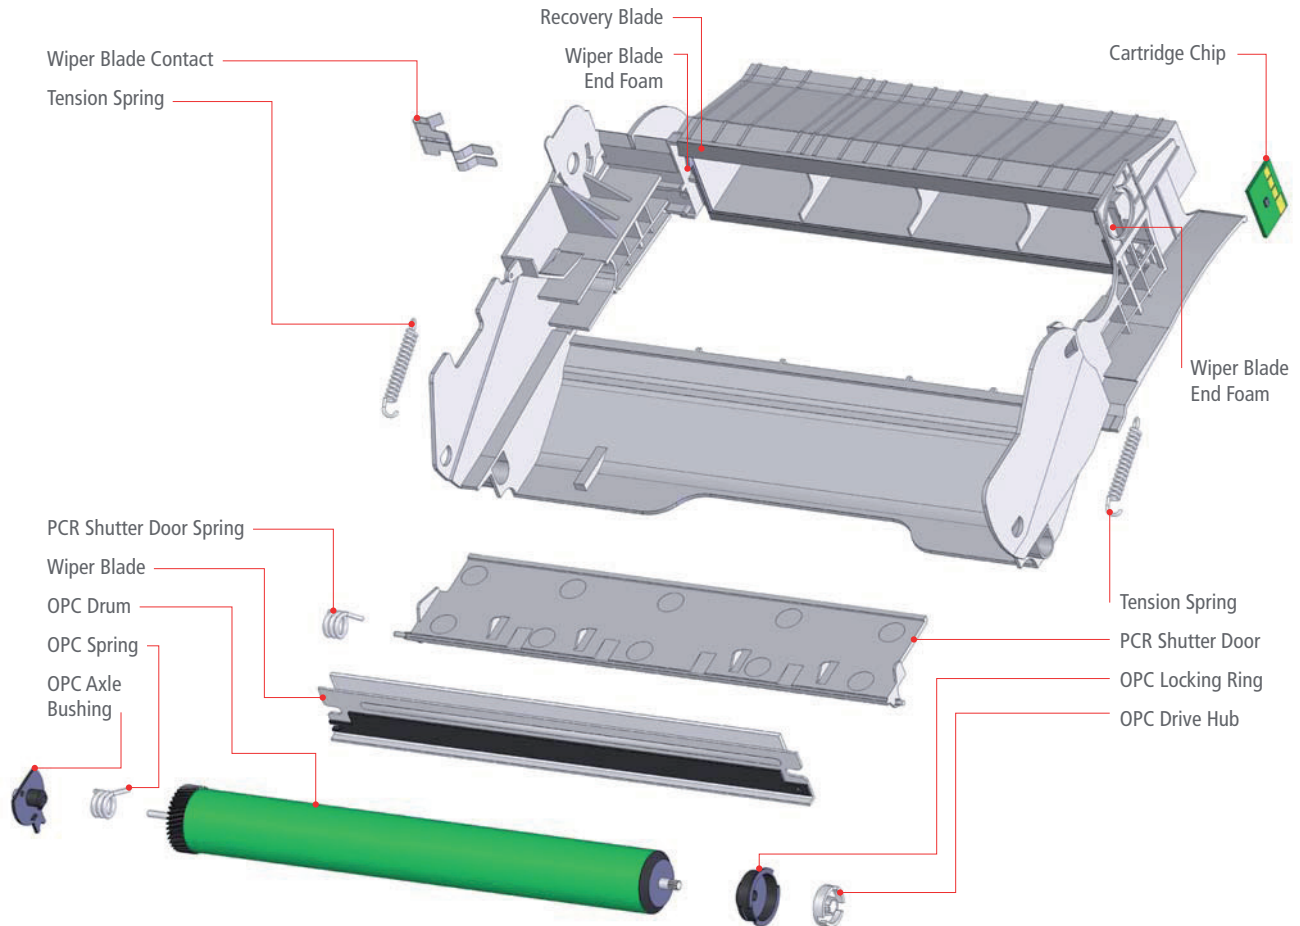

LEXMARK® T650™ Waste Hopper

Critical Component Analysis

COMPONENT/DESCRIPTION	REPLACEMENT FREQUENCY
Wiper Blade Contact	3
Tension Spring (2)	3
Cartridge Chip	1
PCR Shutter Door Spring	3
Wiper Blade	2
OPC Drum	1
OPC Spring	3
OPC Axle Bushing	3
OPC Locking Ring	3
OPC Drive Hub	3
Recovery Blade	3
Wiper Blade End Foams	3