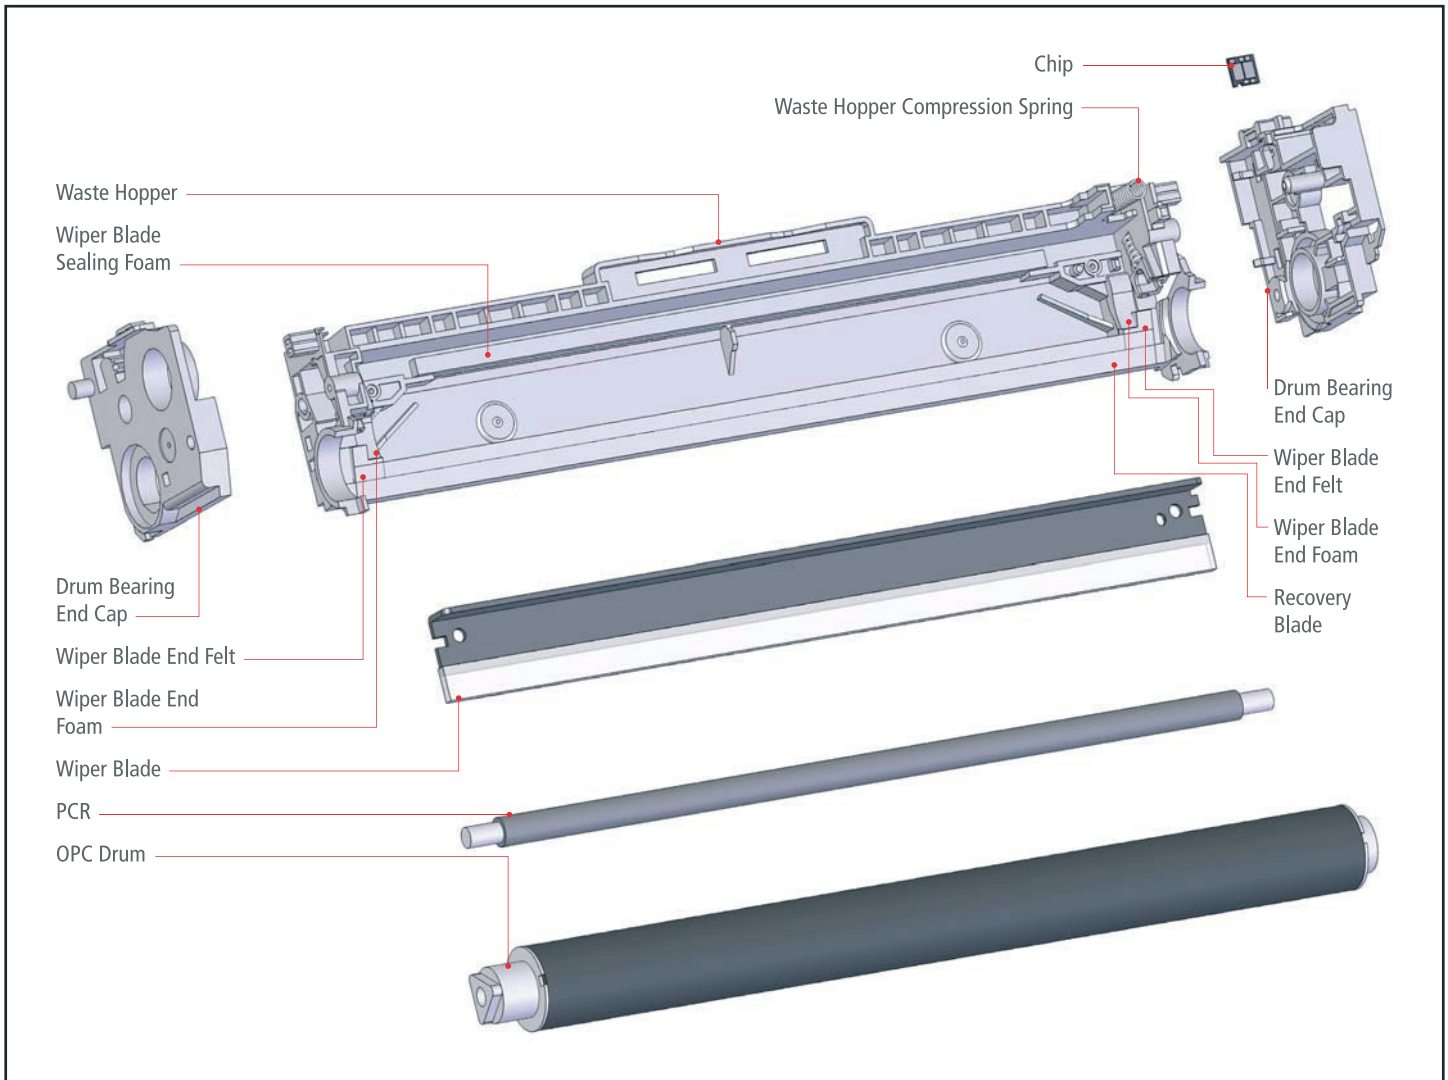

HP® CM1518™ Waste Hopper

Critical Component Analysis

COMPONENT/DESCRIPTION	REPLACEMENT FREQUENCY
Waste Hopper	3
Wiper Blade Sealing Foam	3
Drum Bearing End Cap	3
Wiper Blade End Felt	3
Wiper Blade End Foam	3
Wiper Blade	2
PCR	2
OPC Drum	2
Chip	1
Waste Hopper Compression Spring	3
Drum Bearing End Cap	3
Wiper Blade End Felt	3
Wiper Blade End Foam	3
Recovery Blade	3