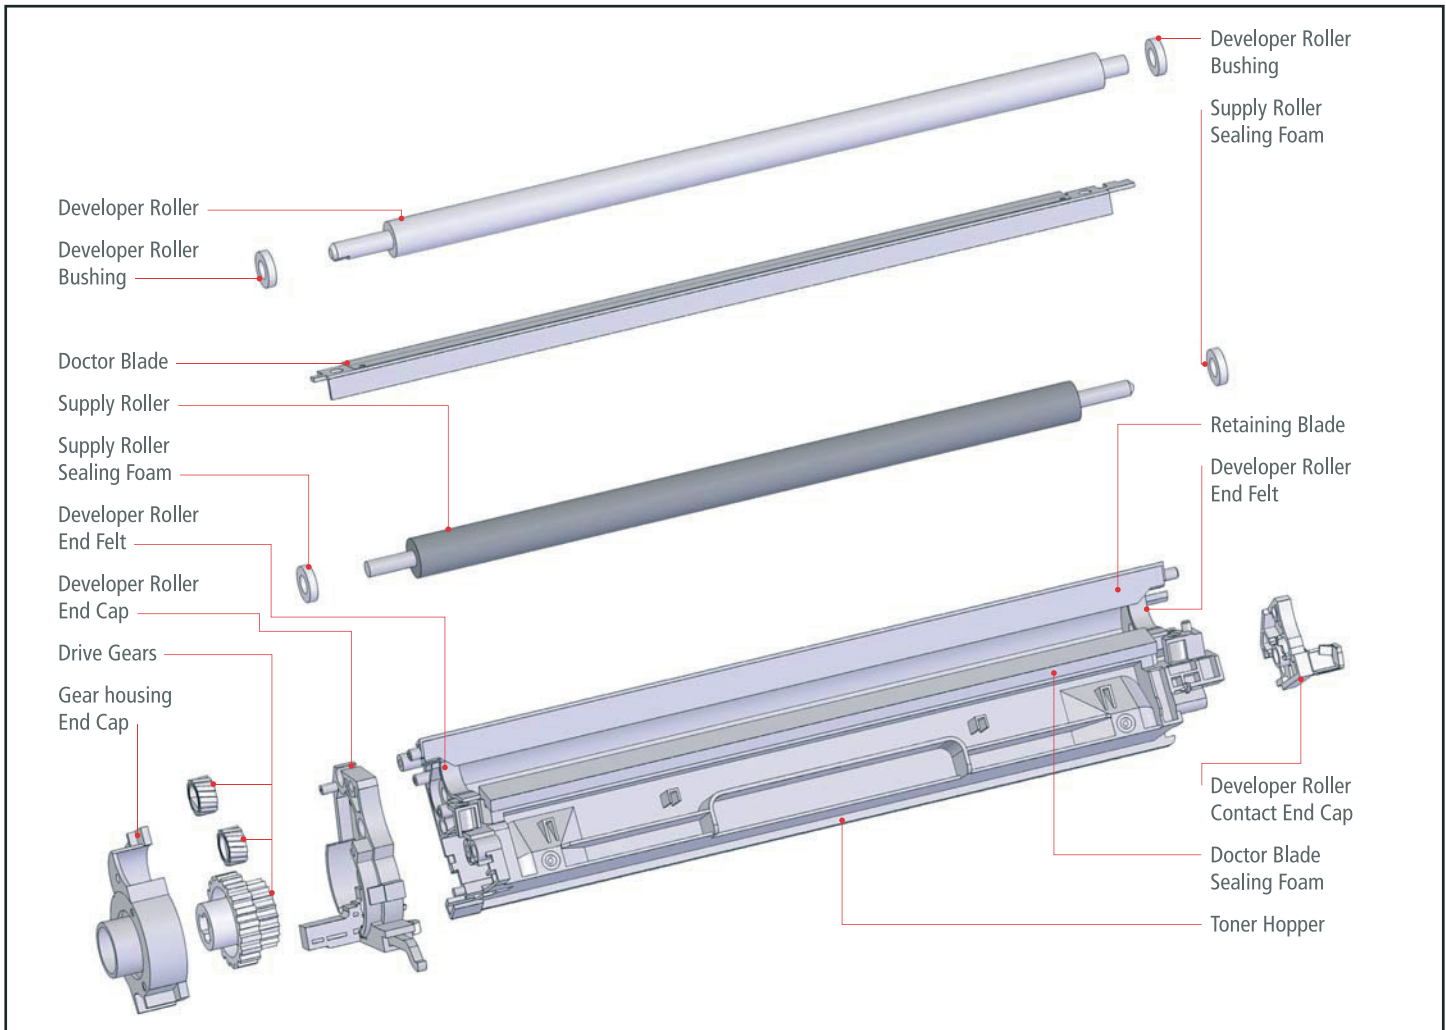

HP® CM1518™ Toner Hopper

Critical Component Analysis

COMPONENT/DESCRIPTION	REPLACEMENT FREQUENCY
Developer Roller	3
Developer Roller Bushing	3
Doctor Blade	3
Supply Roller	3
Supply Roller Sealing Foam	3
Developer Roller End Felt	3
Developer Roller End Cap	3
Drive Gears	3
Gear housing End Cap	3
Developer Roller Bushing	3
Supply Roller Sealing Foam	3
Retaining Blade	3
Developer Roller End Felt	3
Developer Roller Contact End Cap	3
Doctor Blade Sealing Foam	3
Toner Hopper	3